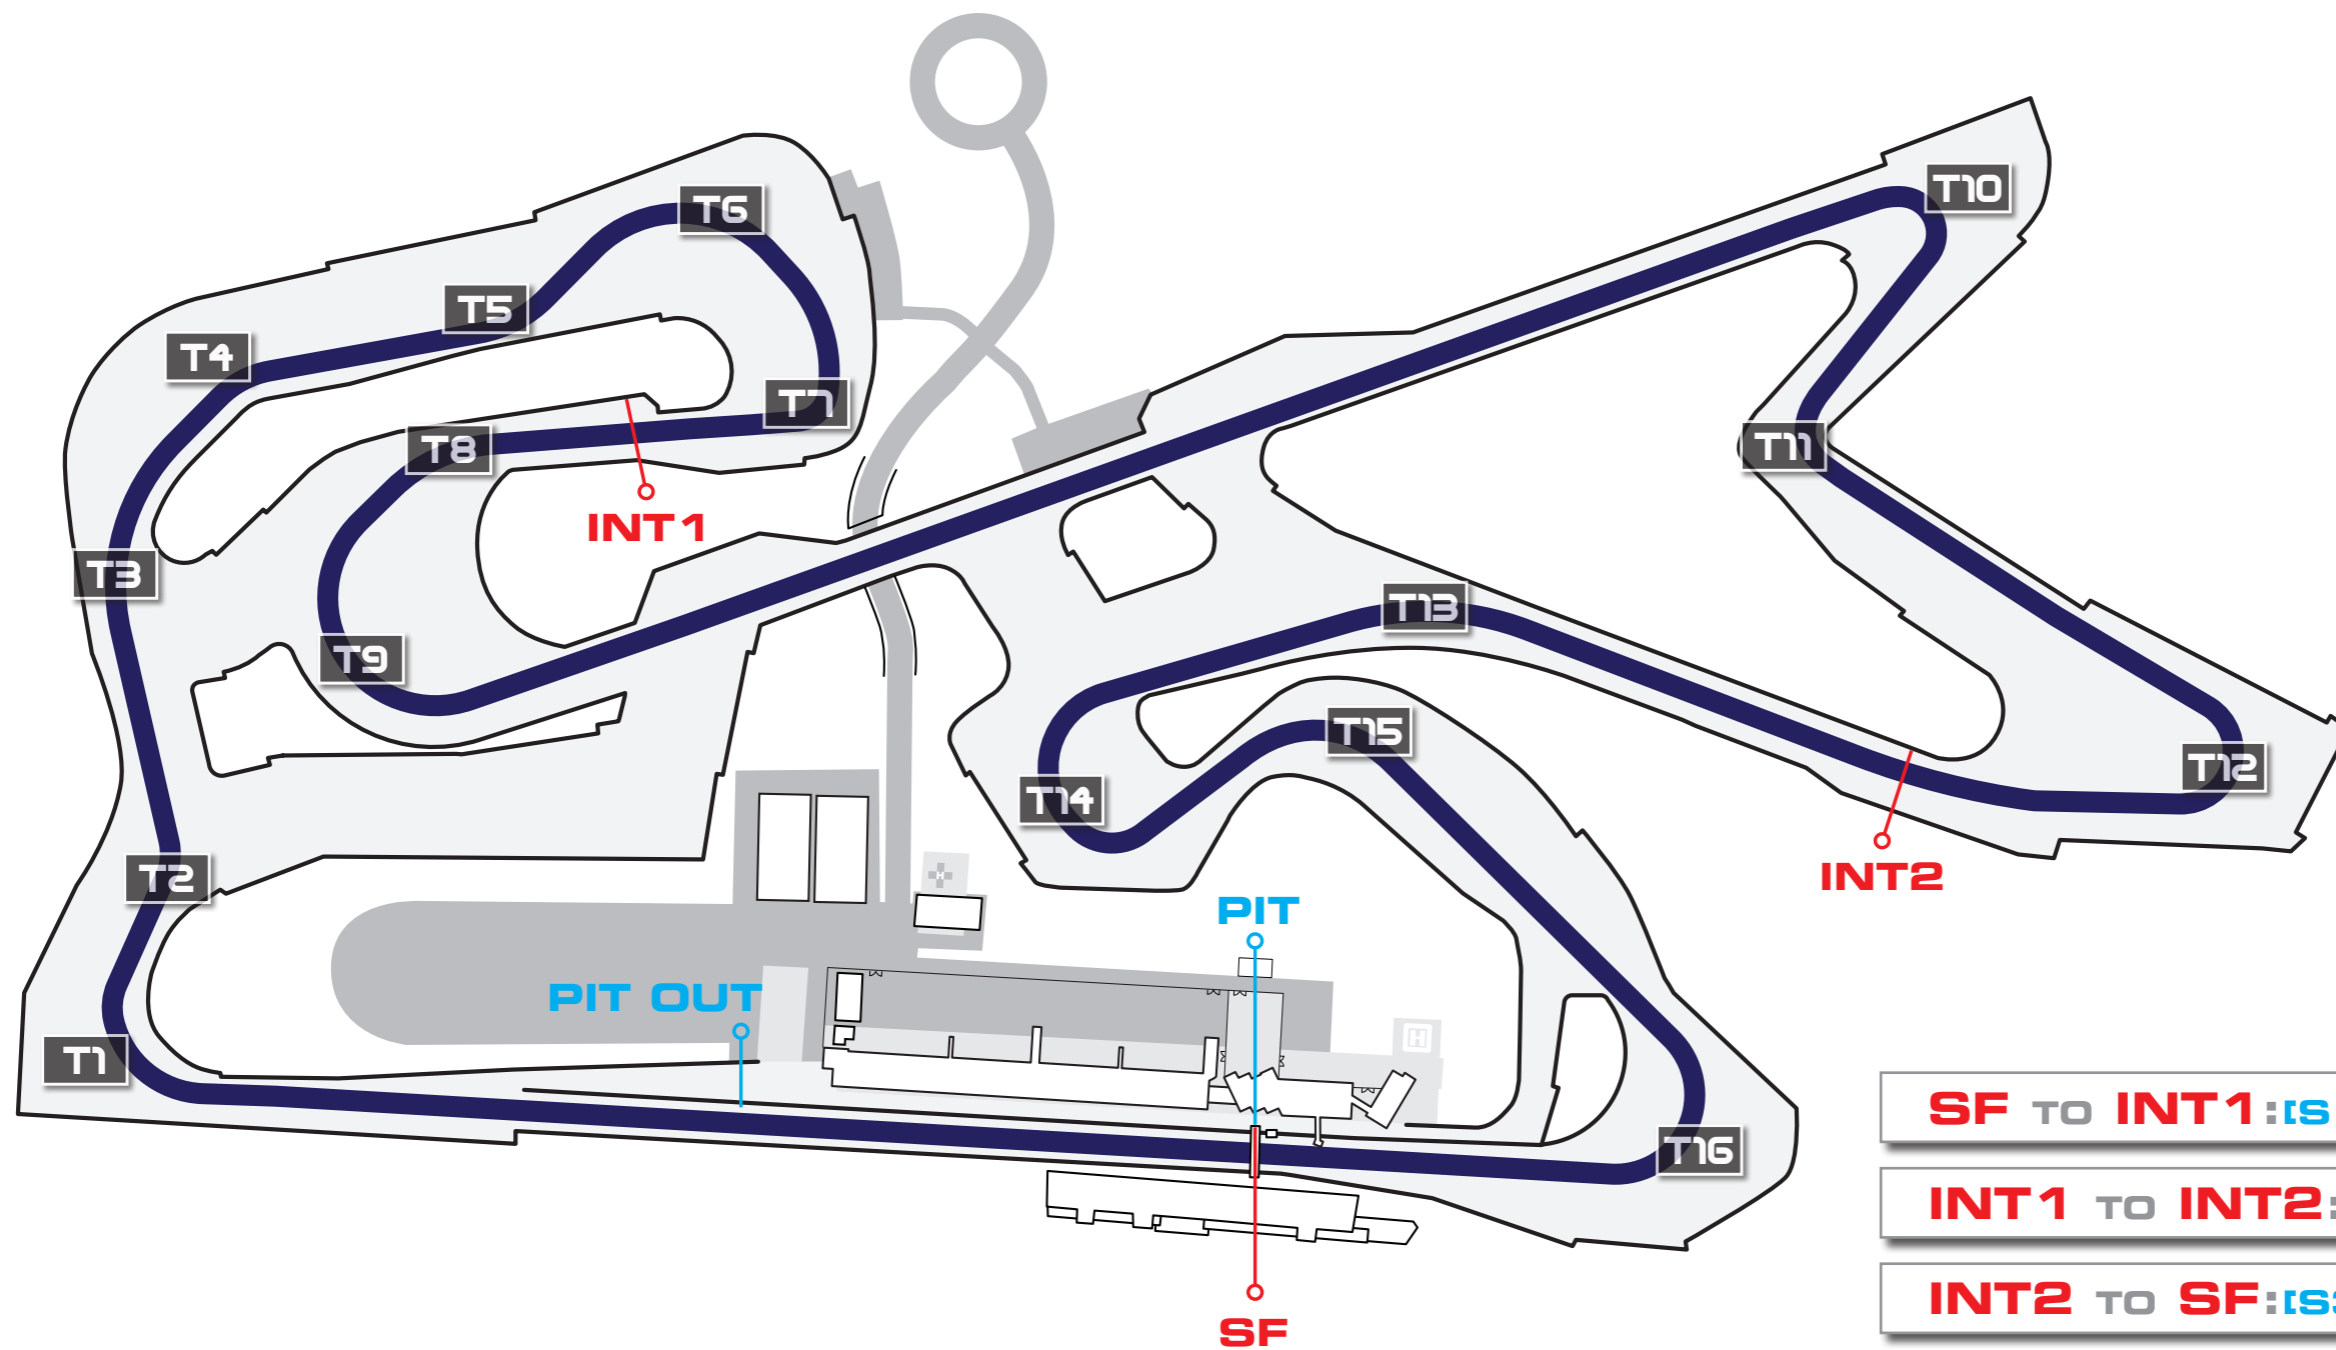

**GP CIRCUIT: 5.390KM**

**SECTOR DISTANCES**

<b>SF</b> TO <b>INT1</b> :[S1]	1910M
<b>INT1</b> TO <b>INT2</b> :[S2]	2048M
<b>INT2</b> TO <b>SF</b> :[S3]	1432M
<b>INT2</b> TO <b>PIT</b> :	1258M
<b>PIT</b> TO <b>PITOUT</b> :	348M