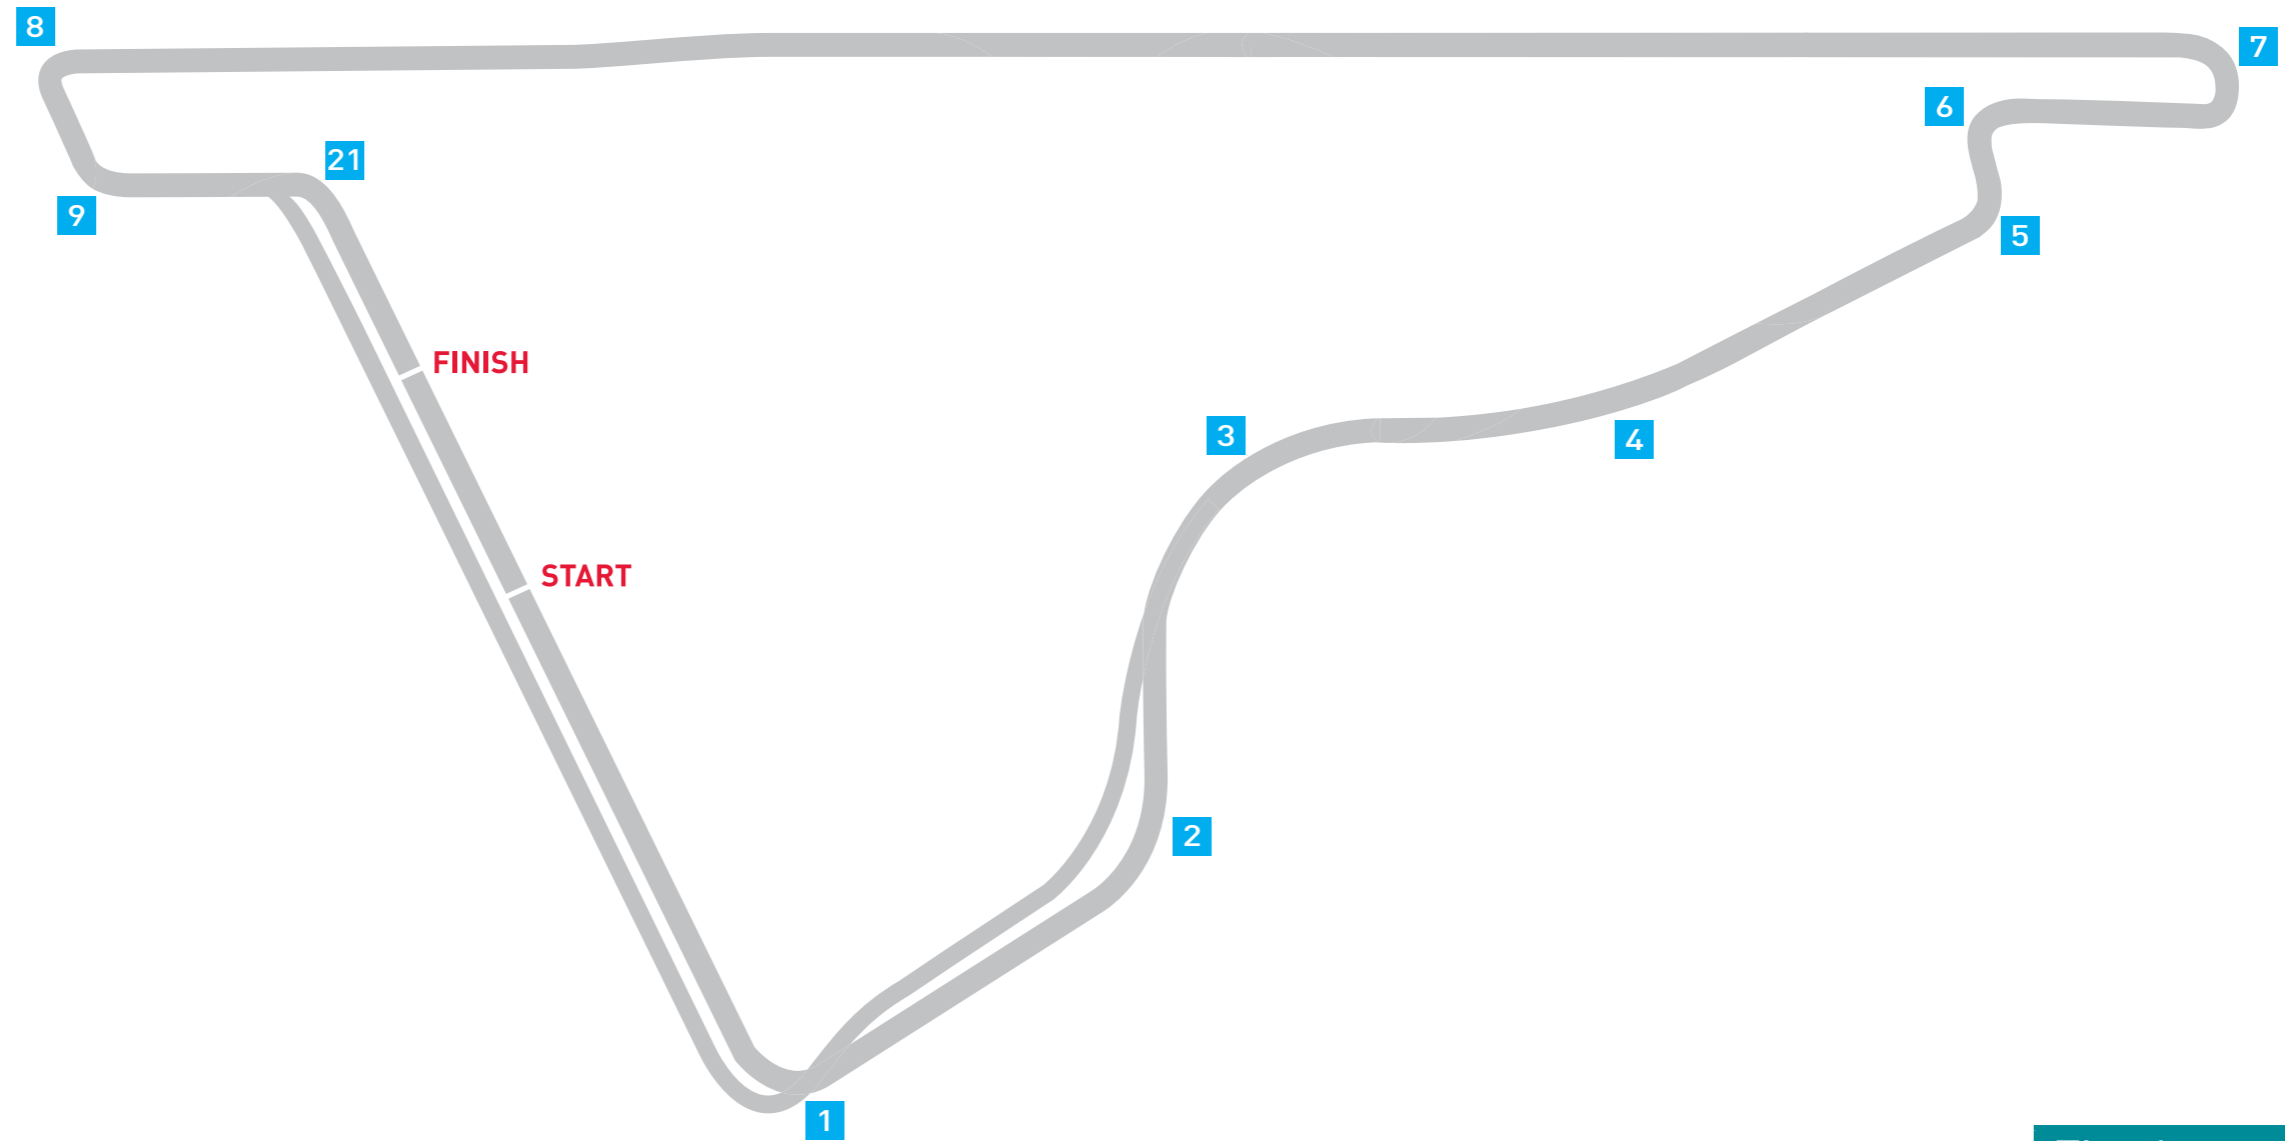

North Circuit Plan

North Circuit, 3.125km

Variables					
Intervention Posts	0	F.I.V. Location (1 x doctor, 1 x EMT)	0	JCB Location	0
Fire Tender Location	0	Extrication Vehicle Locations	0	Recovery Vehicle Location	0
Rescue Vehicle Location	0	Ambulance (Trackside)	0	Guard Rail	0

Fixed		
Turn Number	10	
Flag Point Locations	0	
Flag Point (Pit Exit)	0	
CCTV Trackside	0	
CCTV Pit Exit	0	
FIA Digipanel	0	