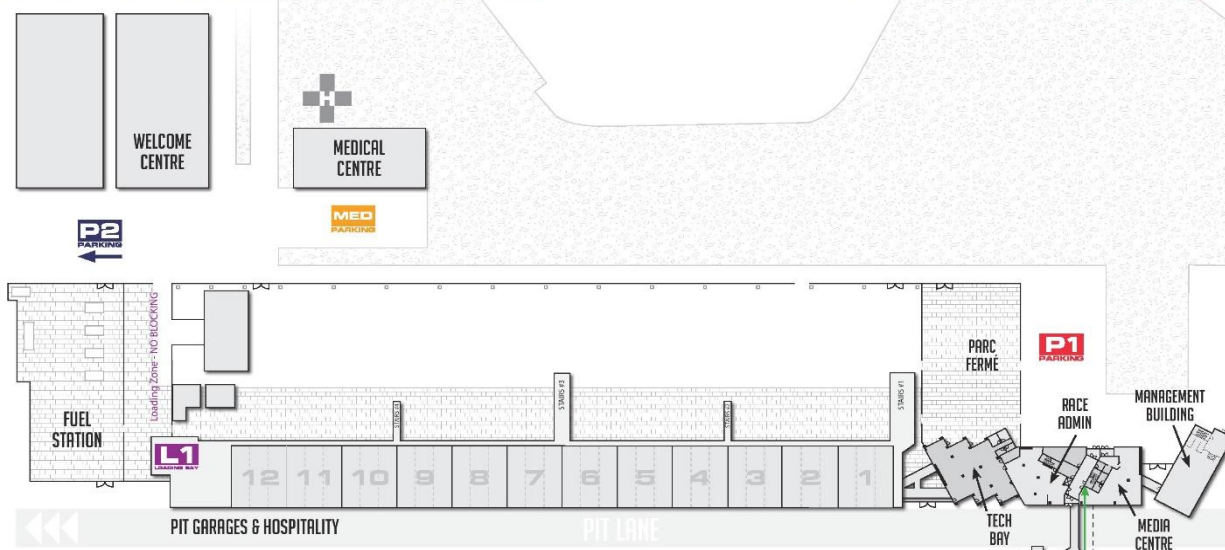

Thursday, 20th - Saturday, 22nd February 2020

Area / Garage	Championship / Team / Activity	Area / Garage	Championship / Team / Activity
Race Admin	Sign-on & Equipment Check	Tech Bay	Scrutineering
Pit Garage 1A	National Sportbike Superseries	Pit Garage 7A	Xcel Motorsport
Pit Garage 1B	National Sportbike Superseries	Pit Garage 7B	Xcel Motorsport
Pit Garage 1C	National Sportbike Superseries	Pit Garage 7C	Xcel Motorsport
Pit Garage 2A	National Sportbike Superseries	Pit Garage 8A	Dubai Autodrome
Pit Garage 2B	National Sportbike Superseries	Pit Garage 8B	Dubai Autodrome
Pit Garage 2C	National Sportbike Superseries	Pit Garage 8C	Dubai Autodrome
Pit Garage 3A	Gulf Radical Cup	Pit Garage 9A	Dream Racing (F4, GRC & ProCar)
Pit Garage 3B	Gulf Radical Cup	Pit Garage 9B	Dream Racing (F4, GRC & ProCar) & #55 Bourke
Pit Garage 3C	Gulf Radical Cup	Pit Garage 9C	#89 Al Qubaisi (GPX)
Pit Garage 4A	AUH Motorsports (GRC & PCC)	Pit Garage 10A	Dubai Autodrome Lounge
Pit Garage 4B	AUH Motorsports (GRC & PCC)	Pit Garage 10B	Dubai Autodrome Lounge
Pit Garage 4C	AUH Motorsports (GRC & PCC)	Pit Garage 10C	Dubai Autodrome Lounge
Pit Garage 5A	F4 Spares	Pit Garage 11A	Dubai Autodrome
Pit Garage 5B	F4 Spares	Pit Garage 11B	Dubai Autodrome
Pit Garage 5C	3y Technology	Pit Garage 11C	Dubai Autodrome
Pit Garage 6A	Abu Dhabi Racing	Pit Garage 12A	Dragon Racing (ProCar)
Pit Garage 6B	Mucke Motorsport	Pit Garage 12B	Dragon Racing (ProCar)
Pit Garage 6C	Mucke Motorsport	Pit Garage 12C	Dragon Racing (F4UAE)

RACE PADDOCK LAYOUT

Garage Access: from 8.00 am on Tuesday, 18th February 2020

all garages need to be vacated by 12.00 noon on Sunday, 23rd February 2020