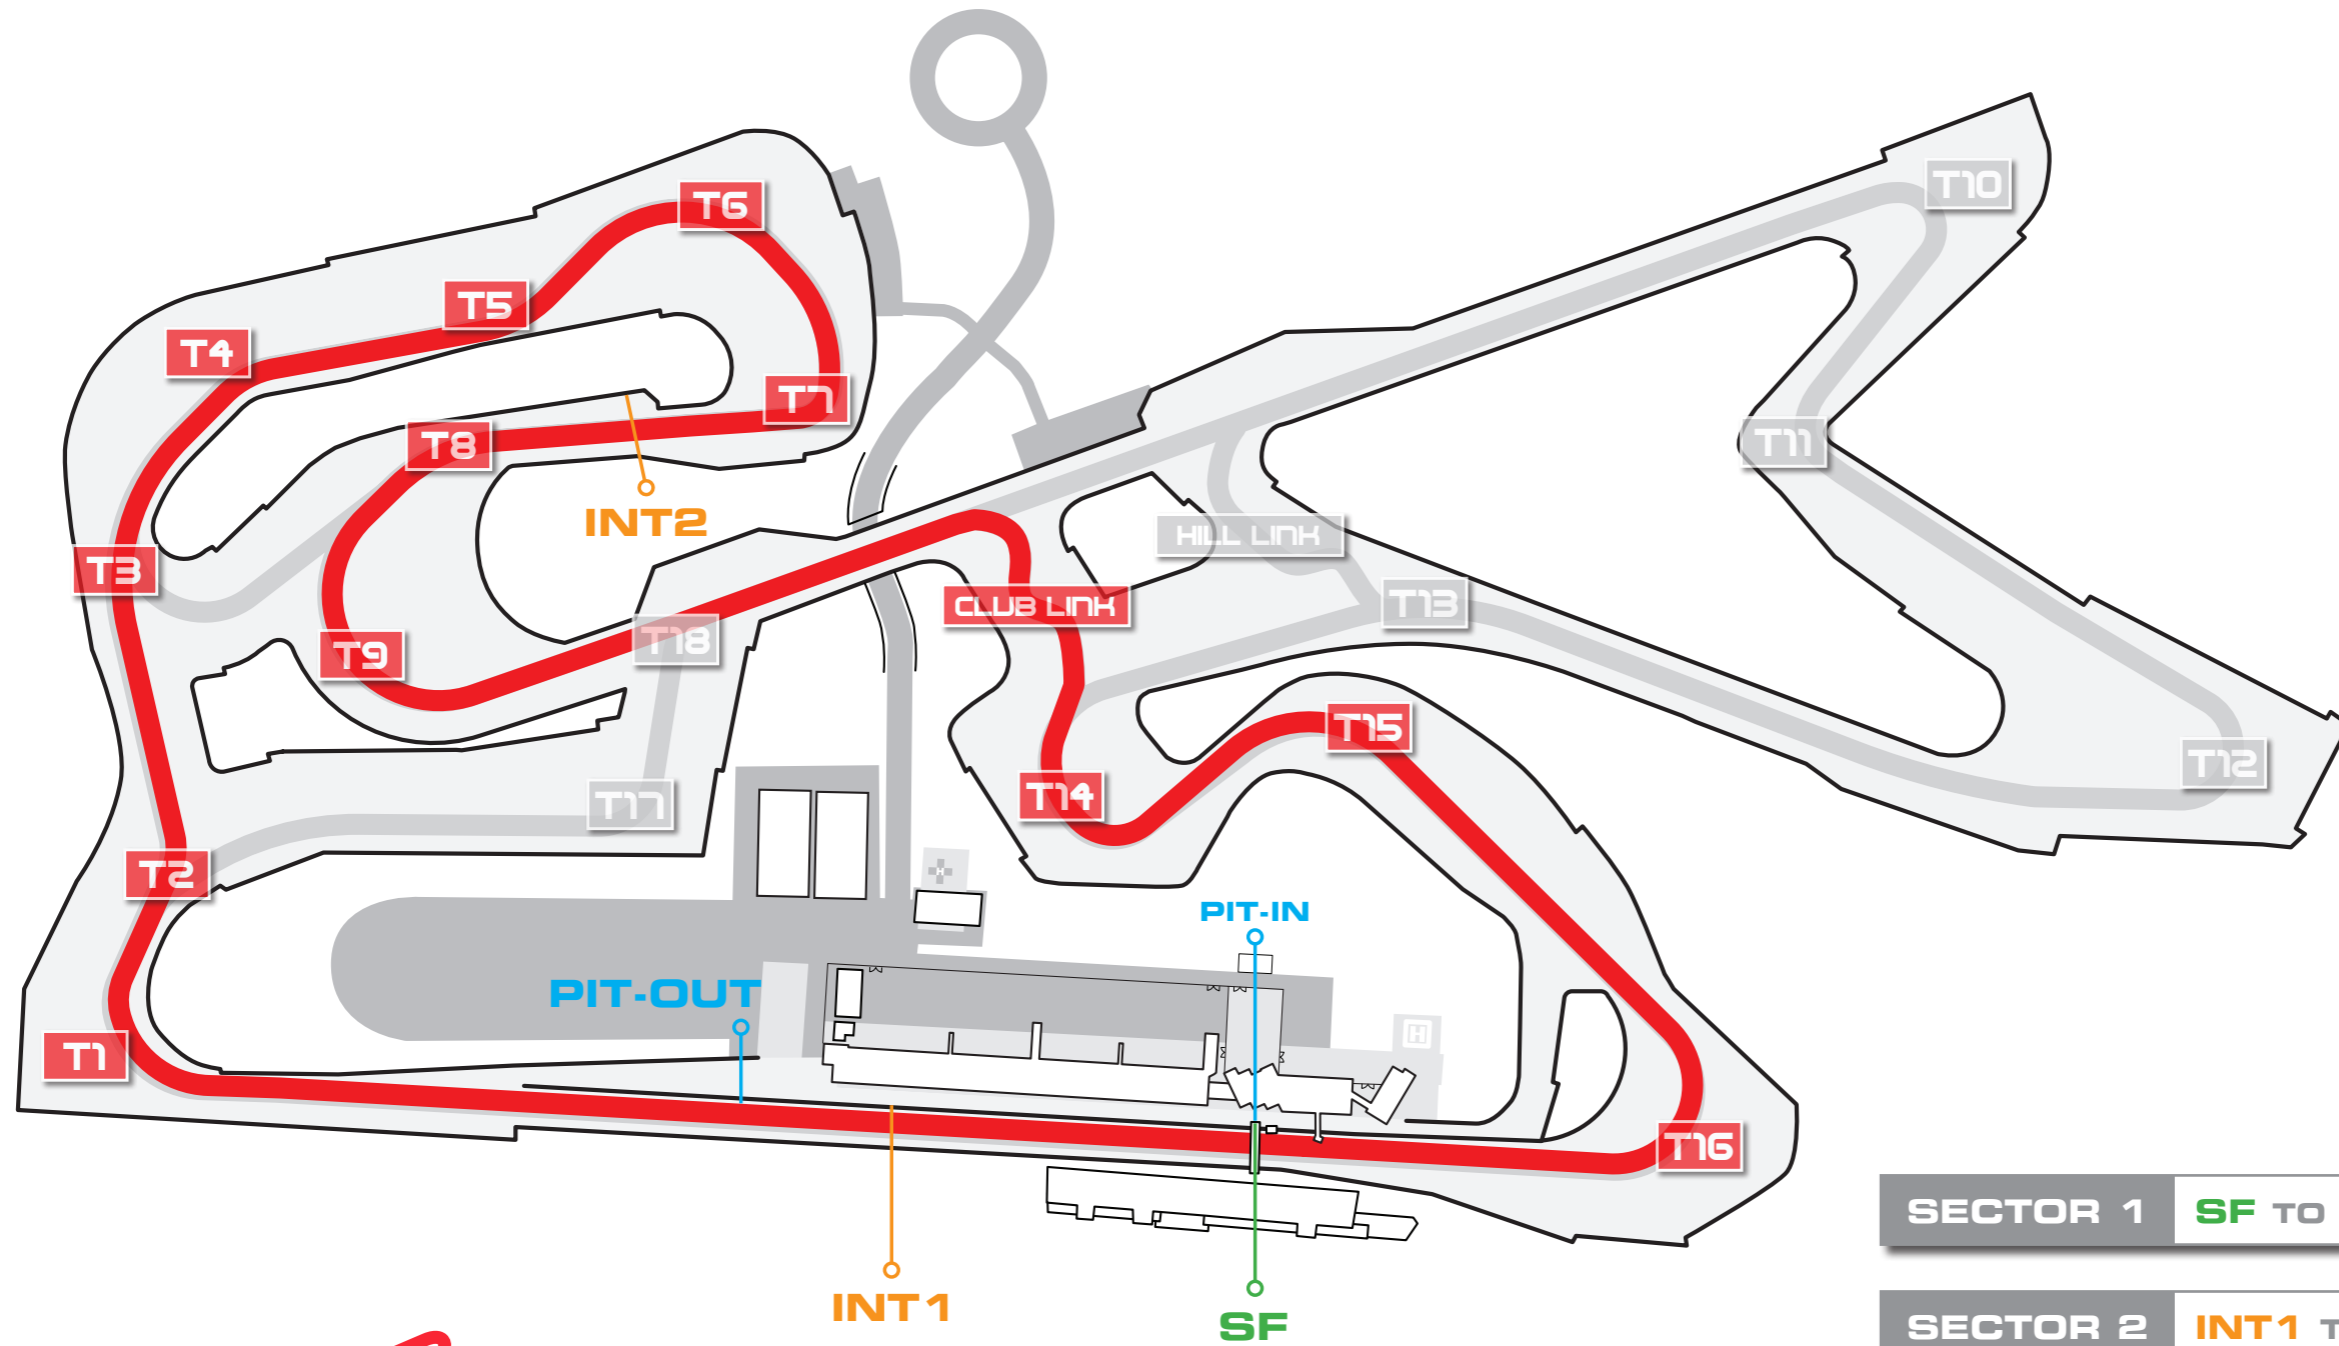

NATIONAL CIRCUIT: 3.560KM

SECTOR DISTANCES

SECTOR 1	SF TO INT1: 250M
SECTOR 2	INT1 TO INT2: 1660M
SECTOR 3	INT2 TO SF: 1650M
PIT LANE	PIT-IN TO PIT OUT: 348M